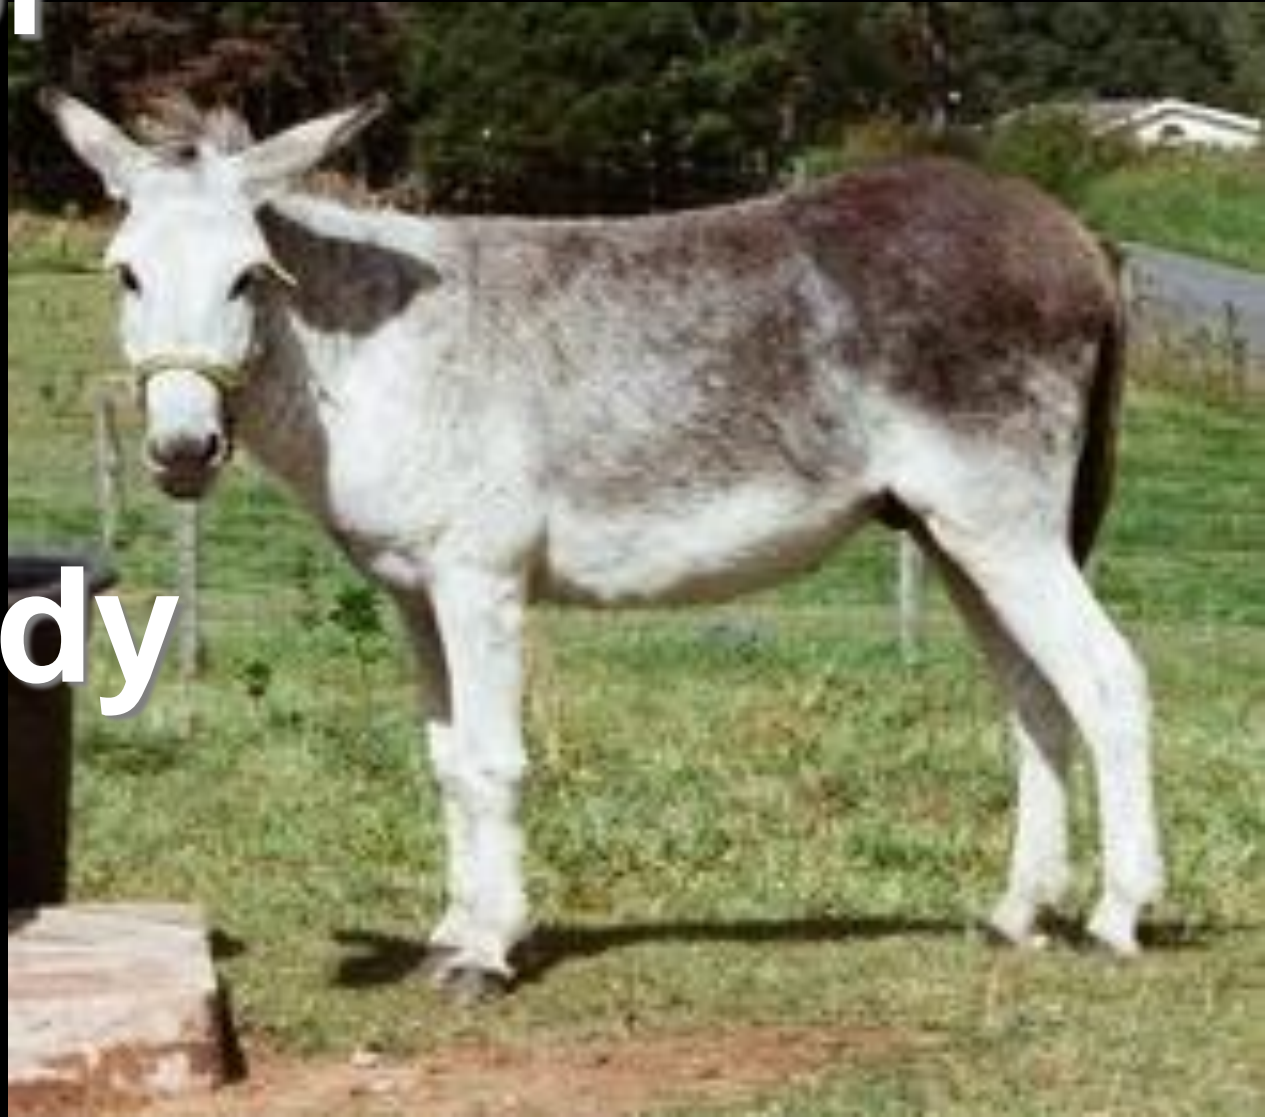

Our first Alpha.

**Registered
quarter horse**

Trail Certified

E.I.A. Certified

Beau

2004

**Lil
Man
2004**

**Alpha # 2
Registered
Double Racker
In training
Loves donkeys**

**Donkey,
protector
of the
herd**

Charlie 2007

**Everybody
loves
Charlie!**

Apache 2010

Tennessee Walker

Trail Certified In training for E.I.A.

A dark brown horse with a white blaze on its face, wearing a light-colored halter, stands in a grassy field. In the background, there is a wooden barn, a fence, and a lush green hillside under a clear sky. The horse's shadow is cast on the grass to its right.

A light brown horse with a purple halter stands in a dirt paddock. In the background, there is a wooden fence, a barn with weathered grey siding, and some trees. A black and white horse is visible in a pen behind the main horse.

**Registered
Tennessee
Walker**

**Preacher
2007**

**Trail
Certified
E.I.A.
Certified**

A white Leopard Appaloosa horse with a red halter is standing in a parking lot. The horse has a white coat with dark spots and a light-colored tail. It is wearing a red halter with a gold buckle. The background shows a white van, a white pickup truck, and some greenery. The ground is wet, suggesting it has recently rained.